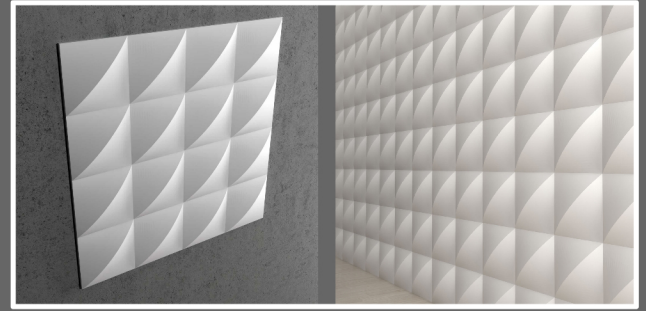

# PRISMATIC TILES

by minimalist design

ultra premium wall features

## Dune Tile

Model Number: 8-AT-DU

Pattern Size: 6"x6"

Tile Size: 24"x24"

Configurations: 2

Moderate Relief

## Zvezda Tile

Model Number: 8-AT-ZV

Pattern Size: 6"x6" 12"x12"

Tile Size: 24"x24" 24"x24"

Configurations: 1 2

Moderate Relief