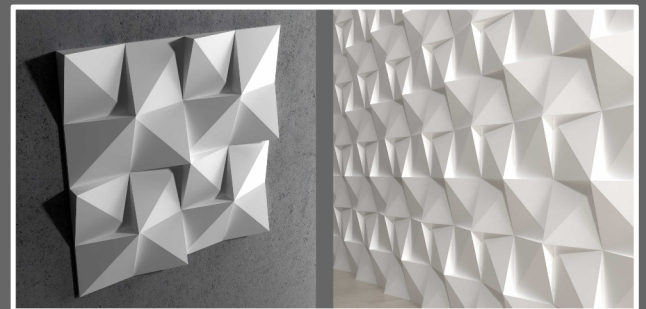

## Corv Tile

Model Number: 8-AT-CO

Pattern Size: 6"x6" 12"x12" 24"x24" 36"x36"

Tile Size: 24"x24" 24"x24" 24"x24" 36"x36"

Configurations: 1 1 1 1

Bold Relief