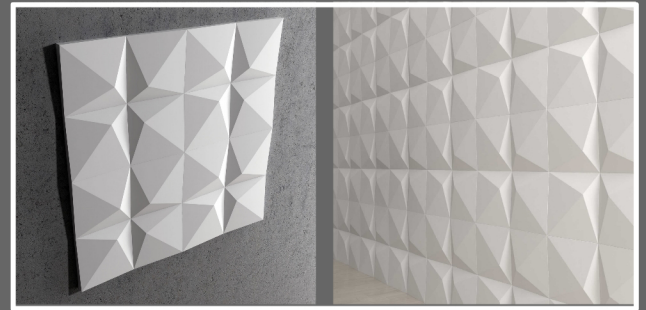

## Zvezda Tile

Model Number: 8-AT-ZV

Pattern Size: 6"x6" 12"x12"

Tile Size: 24"x24" 24"x24"

Configurations: 1 2

Moderate Relief