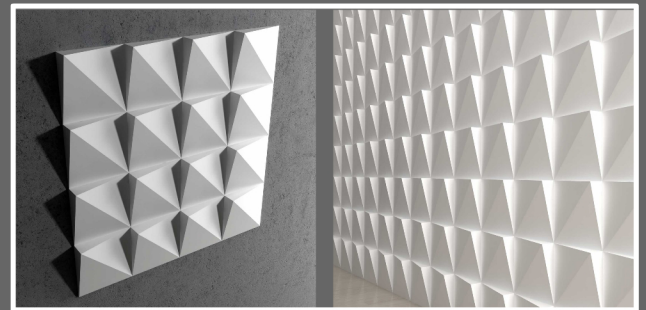

## Corv Tile

Model Number: 8-AT-CO

Pattern Size: 6"x6" 12"x12" 24"x24" 36"x36"

Tile Size: 24"x24" 24"x24" 24"x24" 36"x36"

Configurations: 1 1 1 1

Bold Relief