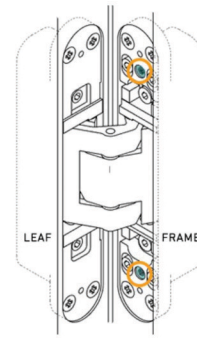

To ensure a superior, permanent bond between the drywall and solid surface casement, all components have an integrated drywall mud flange. This is unique to Minimalist Door Systems and eliminates all separation between the two components.

Hinged, pivot, pocket and bifold door systems available; standard 80 inch or full door-to-ceiling door systems and custom designs are also available.

easy
3D
adjustment

Our Door and Minimalist Casement System is also available without reveals for the pure minimalist aficionados.