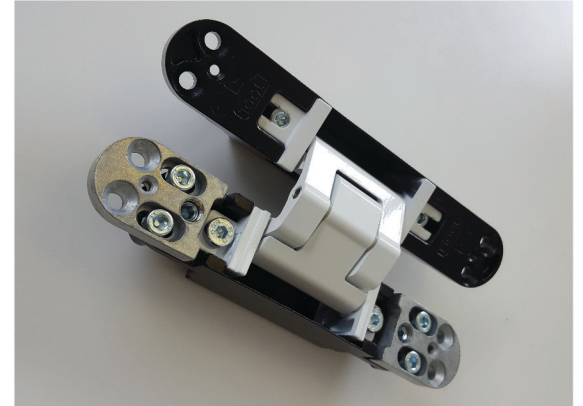

Our door systems and TECTUS® hinges bring an unparalleled level of performance and control over what has previously been a difficult detail to build and maintain. There is no other door system in the world that provides this level of style, precision and concealment.

To ensure a superior, permanent bond between the drywall and solid surface casement, all components have an integrated drywall mud flange. This is unique to Minimalist Door Systems and eliminates all separation between the two components.

Hinged, pivot, pocket and bifold door systems available; standard 80 inch or full door-to-ceiling door systems and custom designs are also available.

easy
3D
adjustment

Our Door and Minimalist Casement System is also available without reveals for the pure minimalist aficionados.